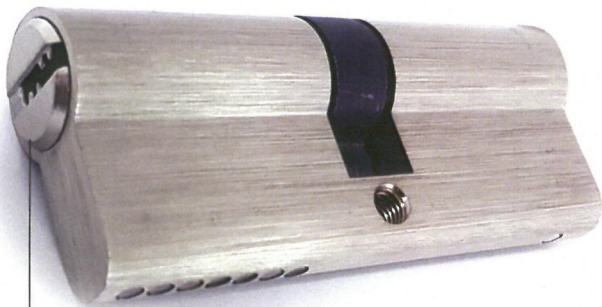

Euro Double Cylinder