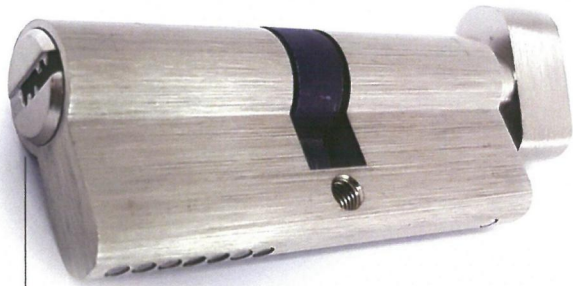

### Door Closer

Model Code: **EG-C**  
Material: **Stainless Steel**

### Tubular Lock Set

ET BK

Model Code: **EG-TL**  
Material: **Stainless Steel**

EGON®

## Cylinder

**Euro Thumbturn Cylinder**

Model Code: **EG-TC**  
Material: **Brass**

**Euro Double Cylinder**

Model Code: **EG-DC**  
Material: **Brass**