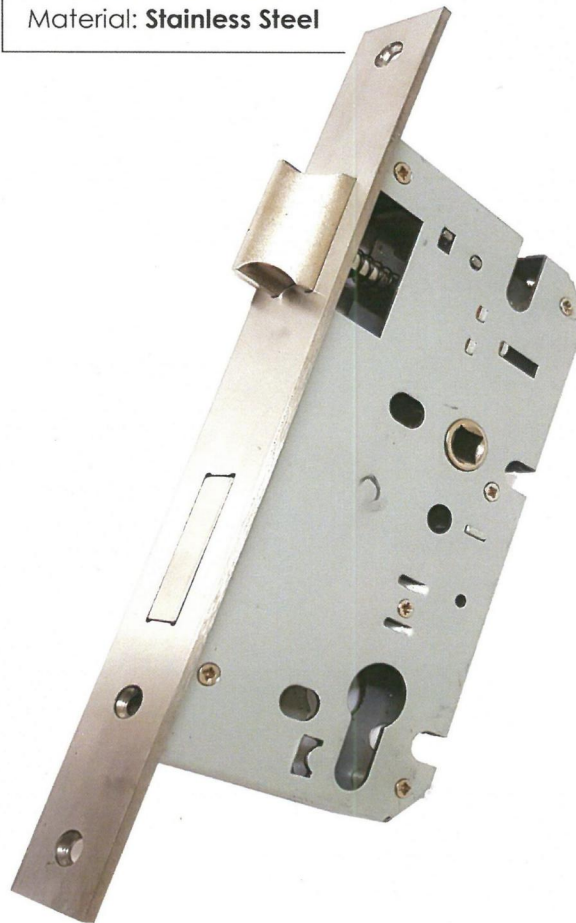

### Door Closer

Model Code: **EG-C**  
Material: **Stainless Steel**

### Tubular Lock Set

ET BK

Model Code: **EG-TL**  
Material: **Stainless Steel**

EGON®

## Cylinder

**Euro Thumbturn Cylinder**

Model Code: **EG-TC**  
Material: **Brass**

**Euro Double Cylinder**

Model Code: **EG-DC**  
Material: **Brass**

### **Mortise Lock**

Model Code: **EG-ML8560**  
Material: **Stainless Steel**