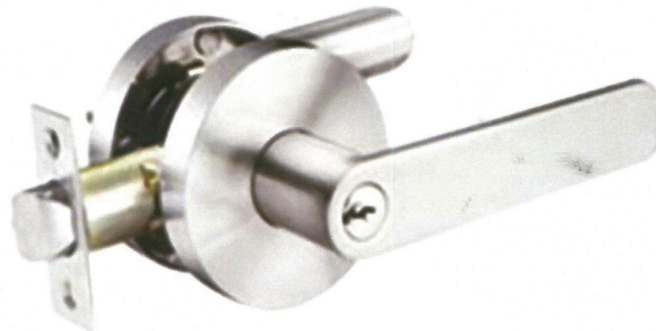

### Door Closer

Model Code: **EG-C**  
Material: **Stainless Steel**

### Cylindrical Knob Lockset

ET BK PS

Model Code: **EG-587**  
Material: **Stainless Steel**

## Tubular Lockset

### Tubular Lock Set

ET BK

Model Code: **EG-TL**  
Material: **Stainless Steel**

EGON®